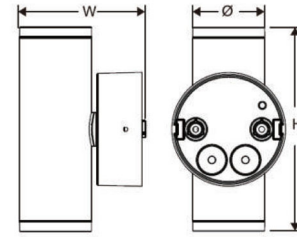

LED Walllight E

Application

Specification

Item Code	Item Description	Power (W)	CCT (K)	Power Factor	Lumen (lm)	Efficacy (lm/W)	Input Current (mA)	Life Time (L70B50)	MOQ (pcs)
715000002510	LEDWallLight-10W-3000K-15D-BL-GP	10	3000	0.9	750	75	50	50000	1000
715000002410	LEDWallLight-10W-4000K-15D-BL-GP	10	4000	0.9	800	80	50	50000	1000
715000002310	LEDWallLight-10W-3000K-15D-WH-GP	10	3000	0.9	750	75	50	50000	1000
715000002210	LEDWallLight-10W-4000K-15D-WH-GP	10	4000	0.9	800	80	50	50000	1000
715000002110	LEDWallLight-20W-3000K-15D-BL-GP	20	3000	0.9	2000	100	90	50000	1000
715000002010	LEDWallLight-20W-4000K-15D-BL-GP	20	4000	0.9	2100	105	90	50000	1000
715000001910	LEDWallLight-20W-3000K-15D-WH-GP	20	3000	0.9	2000	100	90	50000	1000
715000001810	LEDWallLight-20W-4000K-15D-WH-GP	20	4000	0.9	2100	105	90	50000	1000

Technical Specifications	
CRI	≥80
Colour Consistency (SDCM)	6
Dimmable	No
Housing Colour	White/black
IP	IP65
IK	IK06
Driver integrated (Yes/No)	Yes
Glow wire test	1% at 5000h
Driver failure rate	650°C
Weight (kg/pc)	0.6/0.9

Packaging Information

Item Code	Item Description	Single Box(1pc/box)		Outer box		
		Dimensions(mm) (LxWxH)	Gross Weight (kg)	Dimensions(mm) (LxWxH)	Gross Weight (kg)	Packing Qty (pcs/CTN)
715000002510	LEDWallLight-10W-3000K-15D-BL-GP	235*110*145	0.72	485*345*460	13.5	18
715000002410	LEDWallLight-10W-4000K-15D-BL-GP	235*110*145	0.72	485*345*460	13.5	18
715000002310	LEDWallLight-10W-3000K-15D-WH-GP	235*110*145	0.72	485*345*460	13.5	18
715000002210	LEDWallLight-10W-4000K-15D-WH-GP	235*110*145	0.72	485*345*460	13.5	18
715000002110	LEDWallLight-20W-3000K-15D-BL-GP	235*110*145	1.02	485*345*460	19	18
715000002010	LEDWallLight-20W-4000K-15D-BL-GP	235*110*145	1.02	485*345*460	19	18
715000001910	LEDWallLight-20W-3000K-15D-WH-GP	235*110*145	1.02	485*345*460	19	18
715000001810	LEDWallLight-20W-4000K-15D-WH-GP	235*110*145	1.02	485*345*460	19	18

Dimensional Drawing

Model	Ø(mm)	W (mm)	H(mm)
LED WL-E 10W	60	105	170
LED WL-E 20W	76	121	200

Photometric Data