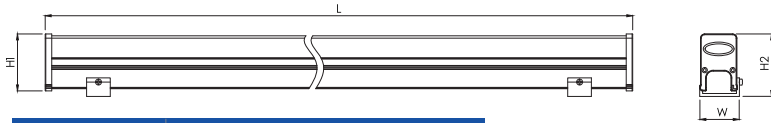

Installation Accessory

Item		Outer box		
Item Code	Item Description	Dimensions(mm) (LxWxH)	Gross Weight (kg)	Packing Qty (pcs/unit)
714098001710	R5pin-powercable2*0.75+3*0.3mm2-250mm	530*340*245	6.5	400
714098001810	R5pin-linkcable2*0.75+3*0.3mm2-180mm	530*340*245	6.5	400
714098001910	R5pin-TeeC2*1.5+2 (2*0.75+3*0.3mm2) -300mm	530*340*245	4	150

Controller Accessory

Item				Outer box		
Item Code	Item Description	Rated Voltage(V)	Rated Power(W)	Dimensions(mm) (LxWxH)	Gross Weight (kg)	Packing Qty (pcs/CTN)
821001001010	Sub controller-MR-BF12B-DMX512	100-240	15	480*48*250	15	10
401001056000	LED Powersupply-MW-ELG-75W-24V-IP67	100-240	75	360*250*220	13.5	9
401001055000	LED Powersupply-MW-ELG-150W-24V-IP67	100-240	150	360*290*210	16	16
401001054000	LED Powersupply-MW-ELG-300W-24V-IP67	100-240	300	340*320*210	5	9

Dimensional Drawing

Model	L (mm)	W (mm)	H1 (mm)	H2 (mm)
LED CL-E 12W	1000	33.5	48.1	52.8
LED CL-E 6W	500	33.5	48.1	52.8
LED CL-E 3W	260	33.5	48.1	52.8

Photometric Data

105D

LED Outdoor Spot E2

Application

Specification