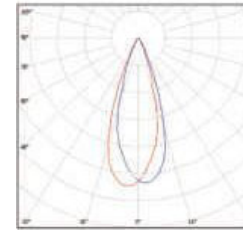

Technical Specifications	
CRI	≥80
Colour Consistency (SDCM)	7
Dimmable	No
Housing Colour	Black
IP	IP66
IK	IK06
Driver integrated (Yes/No)	Yes
Glow wire test	650°C
Weight (kg/pc)	0.8/0.92/1.5

Electrical Supply	
Frequency (Hz)	50 / 60
Voltage (V)	220-240
AC / DC	AC

Mechanical Properties	
Housing Material	Die-casting Aluminum
Optical Material	Toughen Glass

Application Conditions	
Operating Temperature	-30~50°C
Application Temperature	25°C
Storage Environment	-30~60°C

Dimensional Drawing

Model	Φ1(mm)	Φ2(mm)	H1(mm)	H2(mm)
LED OS-EII 9W	82	82	25	83
LED OS-EII 18W	82	126	25	104
LED OS-EII 36W	82	155	25	119

Packaging Information