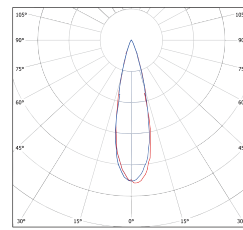

Technical Specifications	
CRI	≥80
Colour Consistency (SDCM)	7
Dimmable	No
Housing Colour	Black
IP	IP66
IK	IK06
Driver integrated (Yes/No)	Yes
Glow wire test	650°C
Weight (kg/pc)	0.8/0.92/1.5

Electrical Supply	
Frequency (Hz)	50 / 60
Voltage (V)	220-240
AC / DC	AC

Mechanical Properties	
Housing Material	Die-casting Aluminum
Optical Material	Toughen Glass

Application Conditions	
Operating Temperature	-30~50°C
Application Temperature	25°C
Storage Environment	-30~60°C

Dimensional Drawing

Model	Φ1(mm)	Φ2(mm)	H1(mm)	H2(mm)
LED OS-EII 9W	82	82	25	83
LED OS-EII 18W	82	126	25	104
LED OS-EII 36W	82	155	25	119

Packaging Information