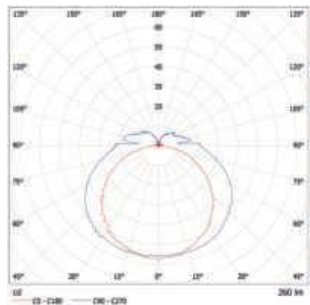

Installation Accessory

Item		Outer box		
Item Code	Item Description	Dimensions(mm) (LxWxH)	Gross Weight (kg)	Packing Qty (pcs/unit)
714098001710	R5pin-powercable2*0.75+3*0.3mm2-250mm	530*340*245	6.5	400
714098001810	R5pin-linkcable2*0.75+3*0.3mm2-180mm	530*340*245	6.5	400
714098001910	R5pin-TeeC2*1.5+2 (2*0.75+3*0.3mm2) -300mm	530*340*245	4	150

Controller Accessory

Item				Outer box		
Item Code	Item Description	Rated Voltage(V)	Rated Power(W)	Dimensions(mm) (LxWxH)	Gross Weight (kg)	Packing Qty (pcs/CTN)
821001001010	Sub controller-MR-BF12B-DMX512	100-240	15	480*48*250	15	10
401001056000	LED Powersupply-MW-ELG-75W-24V-IP67	100-240	75	360*250*220	13.5	9
401001055000	LED Powersupply-MW-ELG-150W-24V-IP67	100-240	150	360*290*210	16	16
401001054000	LED Powersupply-MW-ELG-300W-24V-IP67	100-240	300	340*320*210	5	9

Dimensional Drawing

Model	L (mm)	W (mm)	H1 (mm)	H2 (mm)
LED CL-E 12W	1000	33.5	48.1	52.8
LED CL-E 6W	500	33.5	48.1	52.8
LED CL-E 3W	260	33.5	48.1	52.8

Photometric Data

105D

LED Outdoor Spot E2

Application

Specification