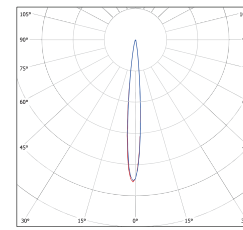

Photometric Data

8D