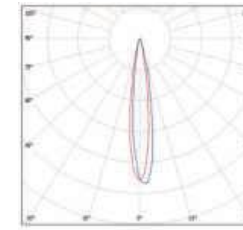

Technical Specifications	
CRI	≥80
Colour Consistency (SDCM)	7
Dimmable	No
Housing Colour	Black
IP	IP66
IK	IK06
Driver integrated (Yes/No)	Yes
Glow wire test	650°C
Weight (kg/pc)	0.8/0.92/1.5

Electrical Supply	
Frequency (Hz)	50 / 60
Voltage (V)	220-240
AC / DC	AC

Mechanical Properties	
Housing Material	Die-casting Aluminum
Optical Material	Toughen Glass

Application Conditions	
Operating Temperature	-30~50°C
Application Temperature	25°C
Storage Environment	-30~60°C

Dimensional Drawing

Model	Φ1(mm)	Φ2(mm)	H1(mm)	H2(mm)
LED OS-EII 9W	82	82	25	83
LED OS-EII 18W	82	126	25	104
LED OS-EII 36W	82	155	25	119

Packaging Information