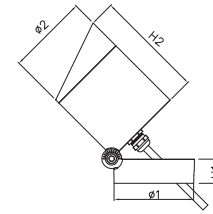

Technical Specifications	
CRI	≥80
Colour Consistency (SDCM)	7
Dimmable	No
Housing Colour	Black
IP	IP66
IK	IK06
Driver integrated (Yes/No)	Yes
Glow wire test	650°C
Weight (kg/pc)	0.8/0.92/1.5

Electrical Supply	
Frequency (Hz)	50 / 60
Voltage (V)	220-240
AC / DC	AC

Mechanical Properties	
Housing Material	Die-casting Aluminum
Optical Material	Toughen Glass

Application Conditions	
Operating Temperature	-30~50°C
Application Temperature	25°C
Storage Environment	-30~60°C

Dimensional Drawing