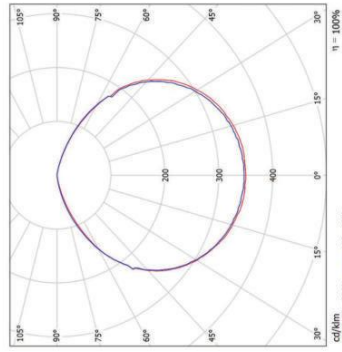

Packaging Information

Item Code	Item Description	Dimensions(mm)(LxWxH)	Packaging Unit(Pcs/Unit)	Gross Weight(kg)	Packing Qty(Pcs/CTN)
70900015500	LED Solarflood-E2 100W-6500K-WH-GP-DZ	410*140*410MM	3.6		1
70900015600	LED Solarflood-E2 200W-6500K-WH-GP-DZ	410*150*590MM	5		1
70900015700	LED Solarflood-E2 300W-6500K-WH-GP-DZ	410*140*660MM	6.1		1

Dimensional Drawing

Mode	W1(mm)	L1(mm)	H(mm)	W2(mm)	L2(mm)
SFL-E2 100W	200	184	55	350	350
SFL-E2 200W	302	252	55	350	530
SFL-E2 300W	377	283	55	350	600

Photometric Data

1200

LED Outdoor Wall Washer P2 & P3

Technical Specifications	
CRI	>=80(3000K/4000K)
Colour Consistency(SDCM)	<7
Dimmable	No(3000K/4000K) Yes(RGB)
Dimming Control Method	DMX 512(RGB)
Housing Colour	Grey
IP	IP65
IK	IK06
Beam Angle	20°~40°(3000K/4000K) 15°~30°(RGB)
Glow wire test	650°C
Weight	0.36kg/0.3m/0.53kg/0.5m/0.98kg/1m(3000K/4000K) 0.55kg/0.3m/0.85kg/0.5m/1.6kg/1m(RGB)

Dimensional Drawing

Single Color Series

Model	L (mm)	W (mm)	H (mm)
LXQ02300602A01Com	300	31	65.5
LXQ02300902A01Com	300	31	65.5
LXQ02500902A01Com	500	31	65.5
LXQ025001202A01Com	500	31	65.5
LXQ025001802A01Com	500	31	65.5
LXQ0210001802A01Com	1000	31	65.5
LXQ0210002402A01Com	1000	31	65.5
LXQ0210003602A01Com	1000	31	65.5