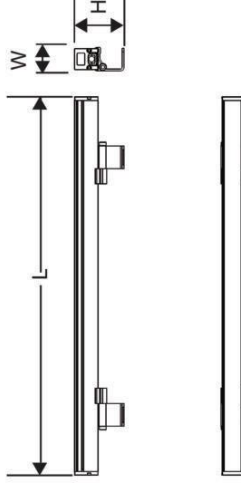

Installation Accessory

Item Code	Item Description	Dimensions(mm) (LxWxH)	Gross Weight (kg)	Outer box Packing Qty (pcs/Unit)
714098002310	R-2pin-powerscable2*1mm2-500mm	530*340*245	20.80	400
543098027210	LED Wallwasher-PH T-shape power cable	1030*400*200	20.80	200
714098002210	R-5pin-TreeC2*1.5+2*0.75+3*0.5mm2-300mm	530*340*245	15.80	150
714098002010	R-5pin-powerscable2*0.75+3*0.5mm2-500mm	530*340*245	12.80	400
714098002110	R-5pin-linkcable2*0.75+3*0.5mm2-180mm	530*340*245	20.80	400

Controller Accessory

Item Code	Item Description	Dimensions(mm) (LxWxH)	Gross Weight (kg)	Outer box Packing Qty (pcs/Unit)
821001001010	Sub controller-MR-8FT28-DMA512	480*148*230	15.00	10
4010010056000	LED Powersupply-MW-ELG-75W-24V-IP67	360*250*220	13.50	9
4010010055000	LED Powersupply-MW-ELG-150W-24V-IP67	360*290*210	16.00	16
4010010054000	LED Powersupply-MW-ELG-300W-24V-IP67	340*320*210	5.00	9

Dimensional Drawing

Single Color Series

Model	L (mm)	W (mm)	H (mm)
LXQ02300602A01Com	300	31	65.5
LXQ02300902A01Com	300	31	65.5
LXQ02500902A01Com	500	31	65.5
LXQ025001202A01Com	500	31	65.5
LXQ025001802A01Com	500	31	65.5
LXQ0210001802A01Com	1000	31	65.5
LXQ0210002402A01Com	1000	31	65.5
LXQ0210003602A01Com	1000	31	65.5

RGB Series

Model	L (mm)	W (mm)	H (mm)
LED WW-P2 L300	300	43	85
LED WW-P2 L500	500	43	85
LED WW-P2 L1000	1000	43	85