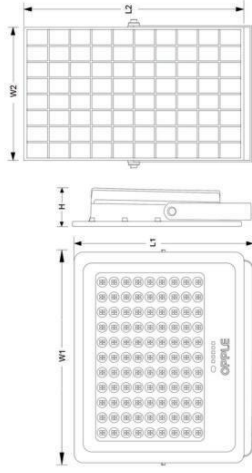

Packaging Information

Item Code	Item Description	Dimensions(mm)(LxWxH)	Packaging Unit(Pcs/Unit)	Gross Weight(kg)	Packing Qty(Pcs/CTN)
70900015500	LED Solarflood-E2 100W-6500K-WH-GP-DZ	410*140*410MM	3.6		1
70900015600	LED Solarflood-E2 200W-6500K-WH-GP-DZ	410*150*590MM	5		1
70900015700	LED Solarflood-E2 300W-6500K-WH-GP-DZ	410*140*660MM	6.1		1

Dimensional Drawing

Mode	W1(mm)	L1(mm)	H(mm)	W2(mm)	L2(mm)
SFL-E2 100W	200	184	55	350	350
SFL-E2 200W	302	252	55	350	530
SFL-E2 300W	377	283	55	350	600

Photometric Data

1200

LED Outdoor Wall Washer P2 & P3

Installation Accessory

Item Code	Item Description	Dimensions(mm) (LxWxH)	Gross Weight (kg)	Outer box Packing Qty (pcs/Unit)
714098002310	R-2pin-powerscable2*1mm2-500mm	530*340*245	20.80	400
543098027210	LED Wallwasher-PH T-shape power cable	1030*400*200	20.80	200
714098002210	R-5pin-TreeC2*1.5+2*0.75+3*0.5mm2-300mm	530*340*245	15.80	150
714098002010	R-5pin-powerscable2*0.75+3*0.5mm2-500mm	530*340*245	12.80	400
714098002110	R-5pin-linkcable2*0.75+3*0.5mm2-180mm	530*340*245	20.80	400